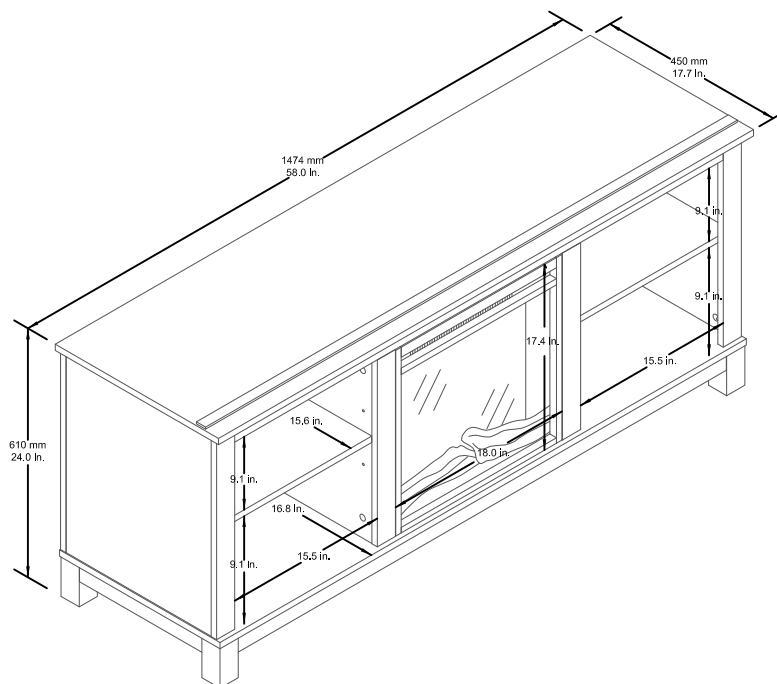

Fireplace Console
Model Number: 1819196
Finish: Red Oak

OVERALL PRODUCT SIZE(in inches)
TV Stand:58.0"(W)*17.7"(D)*24"(H)

MAXIMUM WEIGHT CAPACITIES